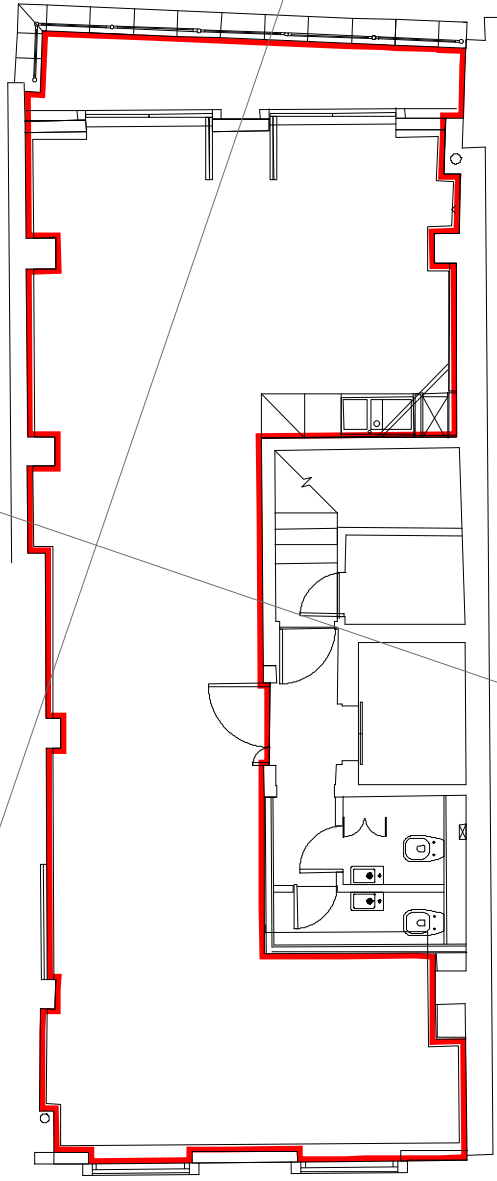

6 Princes Street
Fourth Floor
Demise Plan

Plan 7

528950

528960

187160

187150

PRINCES STREET

Inset Map Scale 1:4,000

GIS_2019_1154_7_v1

1:100 @ A4

Date: 19/09/2019

Property Ref: 0019294

Data Source MRP. Inset Map OS Edn: February 2019 MasterMap.
 © Crown copyright and database rights 2018 Ordnance Survey 100019722.
 You are not permitted to copy, sub-license, distribute or sell any of this data to third parties in any form.
<http://www.thecrownestate.co.uk/ordnance-survey-licence>
 Printed from PDF. The scale representative fraction is only correct when printed at intended size. Use the scale bar if in doubt.