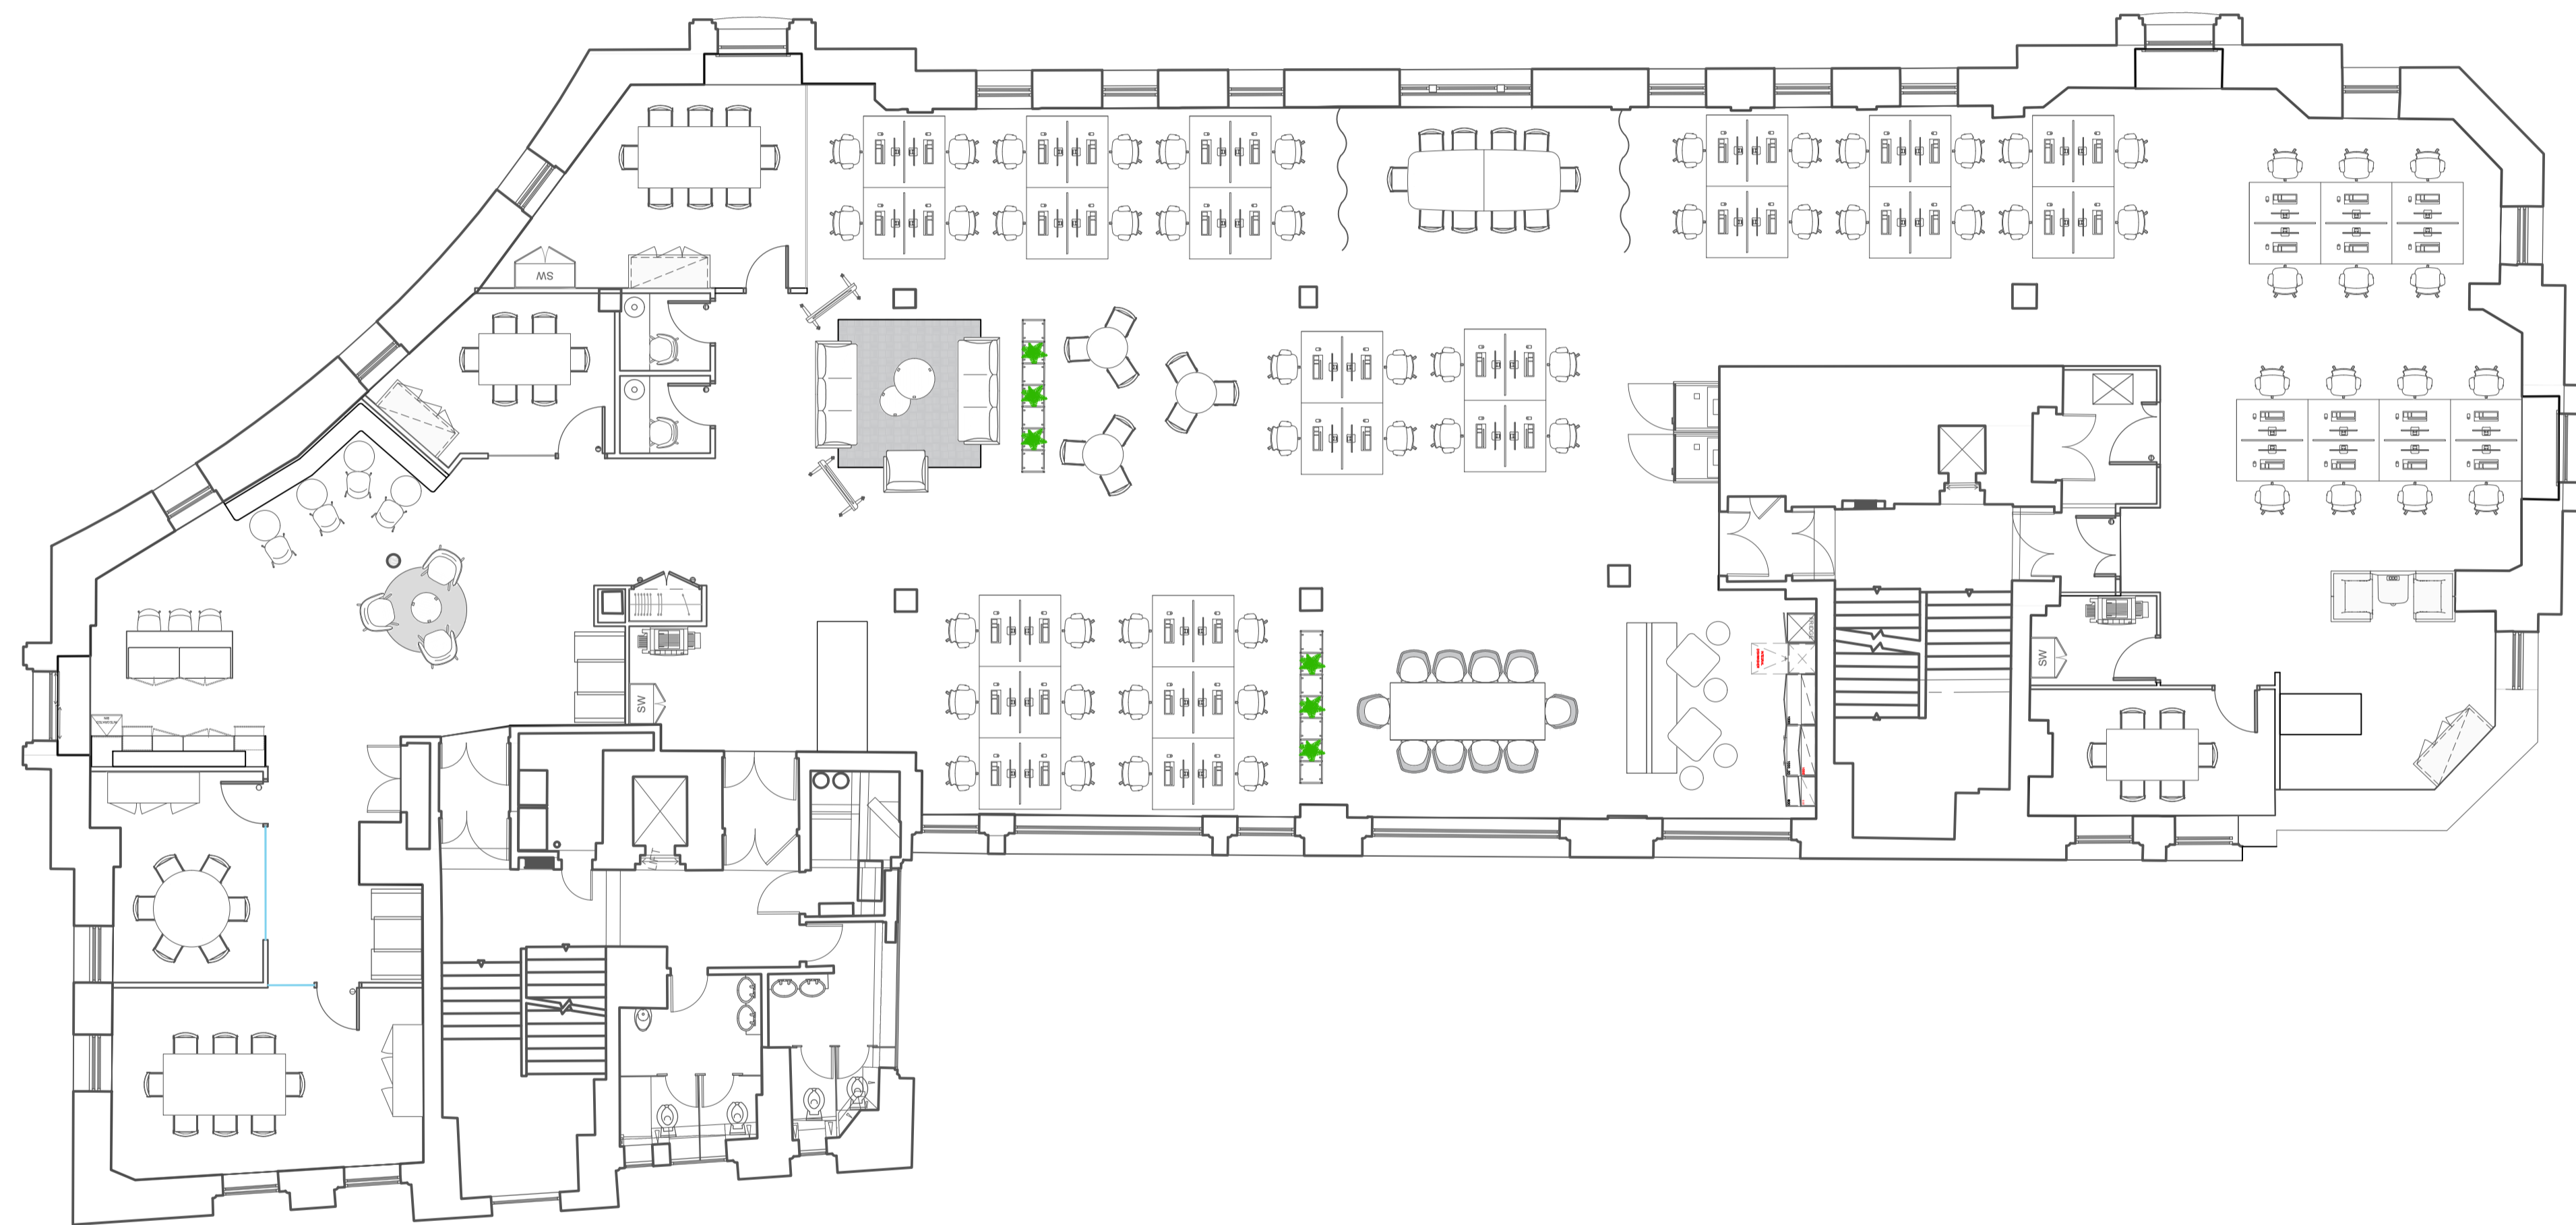

NOTES :

DO NOT SCALE FROM THIS DRAWING. ALL MEASUREMENTS MUST BE SITE CHECKED BEFORE THE COMMENCEMENT OF ANY WORK.

IF APPLICABLE:

DESK SIZE :	1400x800 mm
DESK QTY:	58 desks
SQFT :	6198 sqft

P05	27/09/23	GENERAL ARRANGEMENT	ZG	EN
P04	27/09/23	GENERAL ARRANGEMENT	ZG	EN
P03	12/09/23	GENERAL ARRANGEMENT	ZG	EN
P02	08/09/23	GENERAL ARRANGEMENT	ZG	EN
P01	30/08/23	GENERAL ARRANGEMENT	ZG	EN
REV	DATE	ISSUE	BY	CH

STATUS:

PRELIMINARY

PROJECT : 7 SWALLOW PLACE

CLIENT : THE CROWN

LEVEL : 05

DESCRIPTION : GENERAL ARRANGEMENT

SCALE : 1:100 @ A1

DRAWING No : T571_CST_A_05_DR_100_0001