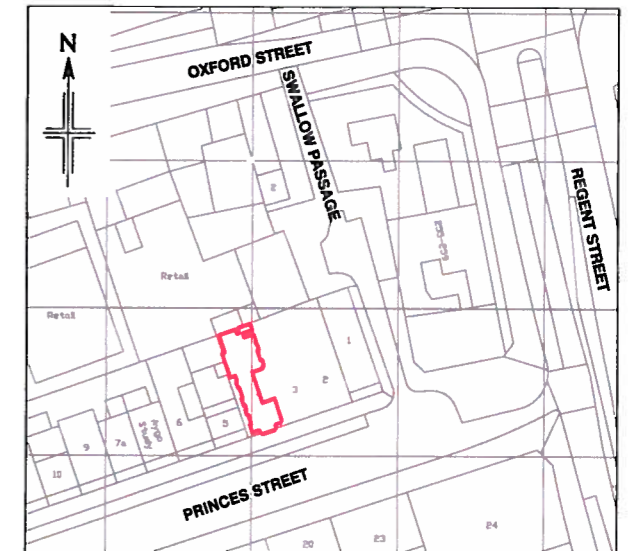

PRINCES STREET

Lease Plan

4 PRINCES STREET

LONDON, W1

First Floor

— Lease Demise

Notes:

Care should be taken when drawings are printed to avoid image distortion.

This drawing is issued for lease registration purposes only and further copies should be printed under the appropriate licence.

Revisions:

- A-
- B-
- C-
- D-
- E-
- F-

Location Plan

Scale 1:1250

This drawing contains Ordnance Survey data which has been reproduced with the permission of the Controller of Her Majesty's Stationery Office, Crown copyright 2003. Plowman Craven Licence Number 100020449

Drawing No. 19856-022-04-LP1

Issue A

Presentation Scale 1:100 @ A3